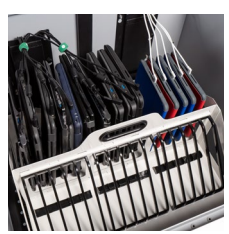

Joey™ 30 & 40 Cart

Charge, store, secure and transport up to 30 or 40 of nearly any device at a more affordable price.

Save time and make life easier.

Save class time every day. Save 70 hours of class time per cart per year. Unlike front-loading carts, our unique top-loading carts provide visibility and accessibility to all devices at once – plus, our handy device baskets enable efficient handout and pack-up of devices every day.

Keep cables and bricks organized and secured. Cables are secured in channels on the inside walls of the cart to ensure organization and easy connection to devices. Power bricks are hidden from view, deterring a student from removing a charger without permission.

Easily setup your carts. All of the cabling is fully-accessible in the bottom of the cart, making them easier and faster to cable than traditional cabinet-style carts. Plus, you can purchase your carts pre-wired with USB-C cables to save even more time.

Easy to maneuver. High-quality, 360-degree rotating casters and a lightweight, compact chassis make it easy to push down hallways, in tight spaces, or through narrow doorways.

Power supplies accessibility.