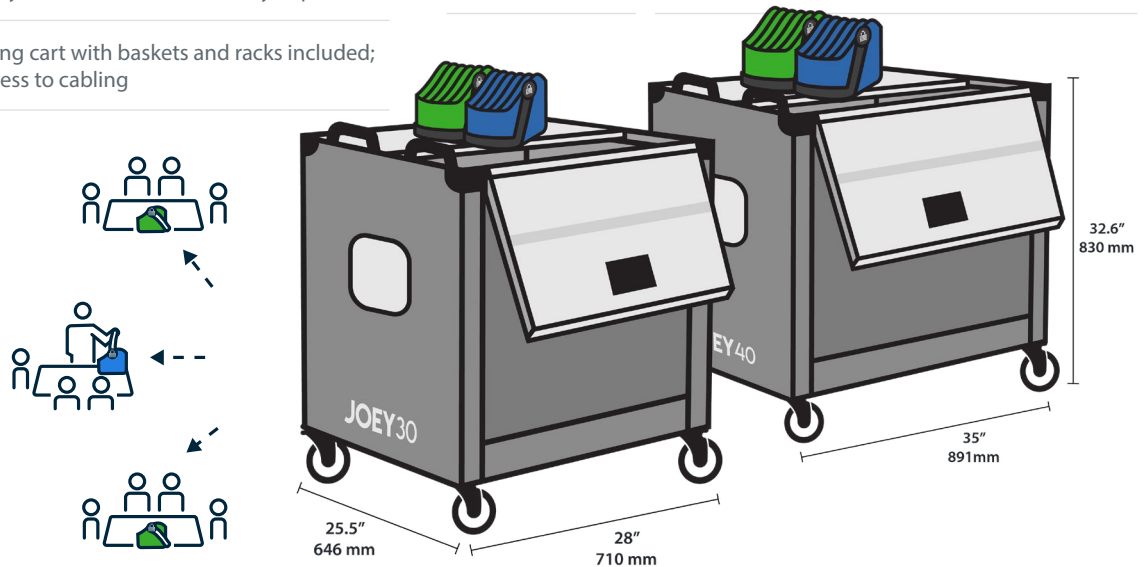

Ingenious door design. The doors fold flat to the sides of the cart, allowing access to devices from all sides while saving space when open.

Robust Warranty. Should any issues arise, our products are backed by a robust warranty and supported by a dedicated customer support team.³

SLOT DIMENSIONS	Baskets: 14.56" x 9.22" x 0.96"; up to 13" screen Racks: 15.9 x 10.6 x 1.0"; up to 17" screen
JOEY 30 SKUS	Joey 30 MK4: LNC9-10559 Joey 30 MK3, USB-C pre-wired (45W): LNC9-10365 Joey 30 MK3, USB-C pre-wired (65W): LNC9-10515
JOEY 40 SKUS	Joey 40 MK4: LNC9-10560 Joey 40 MK3, USB-C pre-wired (45W): LNC9-10366 Joey 40 MK3, USB-C pre-wired (65W): LNC9-10516
OPTIONAL ACCESSORIES	10010: Lock down kit