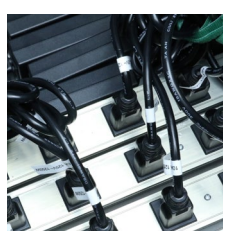

Keep cables and bricks organized and secured. Cables are secured in channels on the inside walls of the cart to ensure organization and easy connection to devices. Power bricks are hidden from view, deterring a student from removing a charger without permission.

Easily setup your carts. All of the cabling is fully-accessible in the bottom of the cart, making them easier and faster to cable than traditional cabinet-style carts. Plus, you can purchase your carts pre-wired with USB-C cables to save even more time.

Our “toolbox” device tray is easy to lift out so a staff member or IT person can remove or replace a cable in minutes.

ECO Smart Charge. Intelligent charging senses current draw and delivers power to each of the four power banks, allowing the maximum number of devices to charge at one time without tripping circuit breakers.