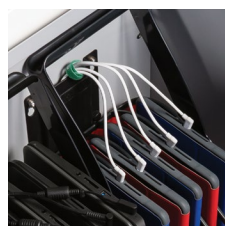

Keep cables and bricks organized and secured. Cables are secured in channels on the inside walls of the cart to ensure organization and easy connection to devices. Power bricks are hidden from view, deterring a student from removing a charger without permission.

Easily setup your carts. All of the cabling is fully-accessible in the bottom of the cart, making them easier and faster to cable than traditional cabinet-style carts. Plus, you can purchase your carts pre-wired with USB-C cables to save even more time.

Our “toolbox” device tray is easy to lift out so a staff member or IT person can remove or replace a cable in minutes.

ECO Smart Charge. Intelligent charging senses current draw and delivers power to each of the four power banks, allowing the maximum number of devices to charge at one time without tripping circuit breakers.