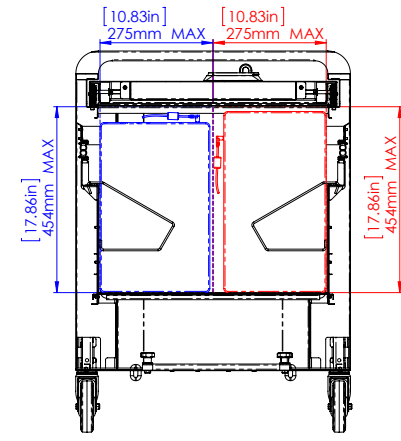

Wire Rack Device Compatibility Guide

How to Check Your Device's Compatibility:

1. 1 Check where the power inlet is located on your device. Is it on the **side** or **rear**?

1. 2 Check device dimensions:

- Use the **blue** measurements on the Cart drawings to the right if the power inlet is on the **side** of your device.
- Use the **red** measurements on the Cart drawings to the right if the power inlet is on the **rear** of your device.

1. 3 If your device is smaller than the measurements shown, your device is compatible.

Carrier 40

Device Rack	Cart Compatibility	Rack MFR Code & Description	Max Device Dimensions with Power Cable
Carrier 20 Device Rack	10131	10150: 10 slot device rack pair / 20 devices per cart	475mm x 274mm x 33mm • 18.7" x 10.8" x 1.3"
Carrier 30 Device Racks	10006, 10008, 10137	10106: 15 slot device rack pair / 30 devices per cart	442mm x 275mm x 33.5mm • 17.39" x 10.83" x 1.31"
	10006, 10008, 10137	10107: 13 slot device rack pair / 26 devices per cart	442mm x 275mm x 40mm • 17.39" x 10.83" x 1.57"
Carrier 40 Device Racks	10143	10108: 20 slot device rack pair / 40 devices per cart	454mm x 275mm x 32.5mm • 17.86" x 10.83" x 1.28"
	10143	10109: 18 slot device rack pair / 36 devices per cart	454mm x 275mm x 35.5mm • 17.86" x 10.83" x 1.397"

www.lockncharge.com/eu

Phone: +44 (0) 208 441 4107 | eurosupport@lockncharge.com

lockncharge™