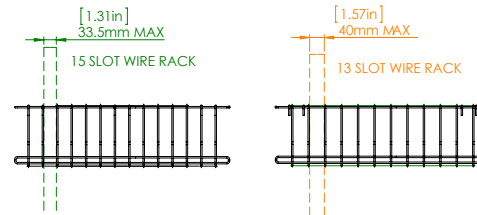

Wire Rack Device Compatibility Guide

How to Check Your Device's Compatibility:

1. 1 Check where the power inlet is located on your device. Is it on the **side** or **rear**?

1. 2 Check device dimensions:

- Use the **blue** measurements on the Cart drawings to the right if the power inlet is on the **side** of your device.
- Use the **red** measurements on the Cart drawings to the right if the power inlet is on the **rear** of your device.

1. 3 If your device is smaller than the measurements shown, your device is compatible.

Carrier 30

Device Rack	Cart Compatibility	Rack MFR Code & Description	Max Device Dimensions with Power Cable
Carrier 20 Device Rack	10131	10150: 10 slot device rack pair / 20 devices per cart	475mm x 274mm x 33mm • 18.7" x 10.8" x 1.3"
Carrier 30 Device Racks	10006, 10008, 10137	10106: 15 slot device rack pair / 30 devices per cart	442mm x 275mm x 33.5mm • 17.39" x 10.83" x 1.31"
	10006, 10008, 10137	10107: 13 slot device rack pair / 26 devices per cart	442mm x 275mm x 40mm • 17.39" x 10.83" x 1.57"
Carrier 40 Device Racks	10143	10108: 20 slot device rack pair / 40 devices per cart	454mm x 275mm x 32.5mm • 17.86" x 10.83" x 1.28"
	10143	10109: 18 slot device rack pair / 36 devices per cart	454mm x 275mm x 35.5mm • 17.86" x 10.83" x 1.397"

www.lockncharge.com/eu

Phone: +44 (0) 208 441 4107 | eurosupport@lockncharge.com

lockncharge™