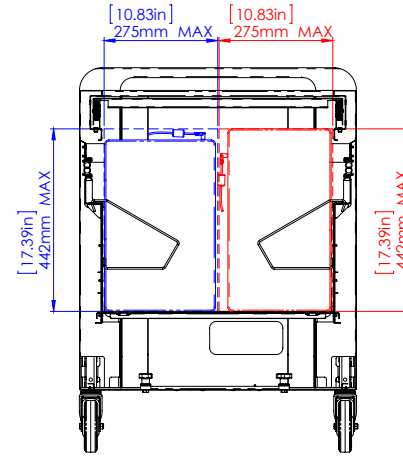

Wire Rack Device Compatibility Guide

How to Check Your Device's Compatibility:

1. 1 Check where the power inlet is located on your device. Is it on the **side** or **rear**?

1. 2 Check device dimensions:

- Use the **blue** measurements on the Cart drawings to the right if the power inlet is on the **side** of your device.
- Use the **red** measurements on the Cart drawings to the right if the power inlet is on the **rear** of your device.

1. 3 If your device is smaller than the measurements shown, your device is compatible.

Carrier 30

Device Rack	Cart Compatibility	Rack MFR Code & Description	Max Device Dimensions with Power Cable
Carrier 20 Device Rack	10131	10150: 10 slot device rack pair / 20 devices per cart	475mm x 274mm x 33mm • 18.7" x 10.8" x 1.3"
Carrier 30 Device Racks	10006, 10008, 10137	10106: 15 slot device rack pair / 30 devices per cart	442mm x 275mm x 33.5mm • 17.39" x 10.83" x 1.31"
	10006, 10008, 10137	10107: 13 slot device rack pair / 26 devices per cart	442mm x 275mm x 40mm • 17.39" x 10.83" x 1.57"
Carrier 40 Device Racks	10143	10108: 20 slot device rack pair / 40 devices per cart	454mm x 275mm x 32.5mm • 17.86" x 10.83" x 1.28"
	10143	10109: 18 slot device rack pair / 36 devices per cart	454mm x 275mm x 35.5mm • 17.86" x 10.83" x 1.397"

www.lockncharge.com/eu

Phone: +44 (0) 208 441 4107 | eurosupport@lockncharge.com

lockncharge™