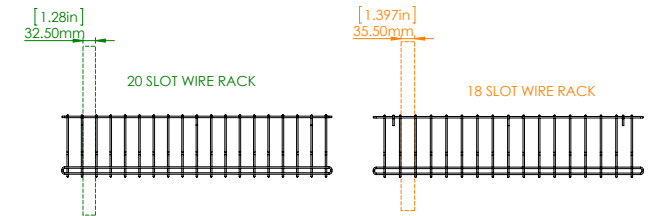

Wire Rack Device Compatibility Guide

How to Check Your Device's Compatibility:

1. 1 Check where the power inlet is located on your device. Is it on the **side** or **rear**?

1. 2 Check device dimensions:

- Use the **blue** measurements on the Cart drawings to the right if the power inlet is on the **side** of your device.
- Use the **red** measurements on the Cart drawings to the right if the power inlet is on the **rear** of your device.

1. 3 If your device is smaller than the measurements shown, your device is compatible.

Carrier 40

Device Rack	Cart Compatibility	Rack MFR Code & Description	Max Device Dimensions with Power Cable
Carrier 20 Device Rack	10131	10150: 10 slot device rack pair / 20 devices per cart	475mm x 274mm x 33mm • 18.7" x 10.8" x 1.3"
Carrier 30 Device Racks	10006, 10008, 10137	10106: 15 slot device rack pair / 30 devices per cart	442mm x 275mm x 33.5mm • 17.39" x 10.83" x 1.31"
	10006, 10008, 10137	10107: 13 slot device rack pair / 26 devices per cart	442mm x 275mm x 40mm • 17.39" x 10.83" x 1.57"
Carrier 40 Device Racks	10143	10108: 20 slot device rack pair / 40 devices per cart	454mm x 275mm x 32.5mm • 17.86" x 10.83" x 1.28"
	10143	10109: 18 slot device rack pair / 36 devices per cart	454mm x 275mm x 35.5mm • 17.86" x 10.83" x 1.397"

www.lockncharge.com/eu

Phone: +44 (0) 208 441 4107 | eurosupport@lockncharge.com

lockncharge™