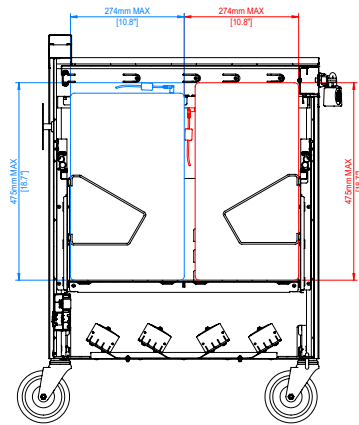

Wire Rack Device Compatibility Guide

How to Check Your Device's Compatibility:

1. 1 Check where the power inlet is located on your device. Is it on the **side** or **rear**?

1. 2 Check device dimensions:

- Use the **blue** measurements on the Cart drawings to the right if the power inlet is on the **side** of your device.
- Use the **red** measurements on the Cart drawings to the right if the power inlet is on the **rear** of your device.

1. 3 If your device is smaller than the measurements shown, your device is compatible.

Carrier 20

Device Rack	Cart Compatibility	Rack MFR Code & Description	Max Device Dimensions with Power Cable
Carrier 20 Device Rack	10131	10150: 10 slot device rack pair / 20 devices per cart	475mm x 274mm x 33mm • 18.7" x 10.8" x 1.3"
Carrier 30 Device Racks	10006, 10008, 10137	10106: 15 slot device rack pair / 30 devices per cart	442mm x 275mm x 33.5mm • 17.39" x 10.83" x 1.31"
	10006, 10008, 10137	10107: 13 slot device rack pair / 26 devices per cart	442mm x 275mm x 40mm • 17.39" x 10.83" x 1.57"
Carrier 40 Device Racks	10143	10108: 20 slot device rack pair / 40 devices per cart	454mm x 275mm x 32.5mm • 17.86" x 10.83" x 1.28"
	10143	10109: 18 slot device rack pair / 36 devices per cart	454mm x 275mm x 35.5mm • 17.86" x 10.83" x 1.397"

www.lockncharge.com/eu

Phone: +44 (0) 208 441 4107 | eurosupport@lockncharge.com

lockncharge™