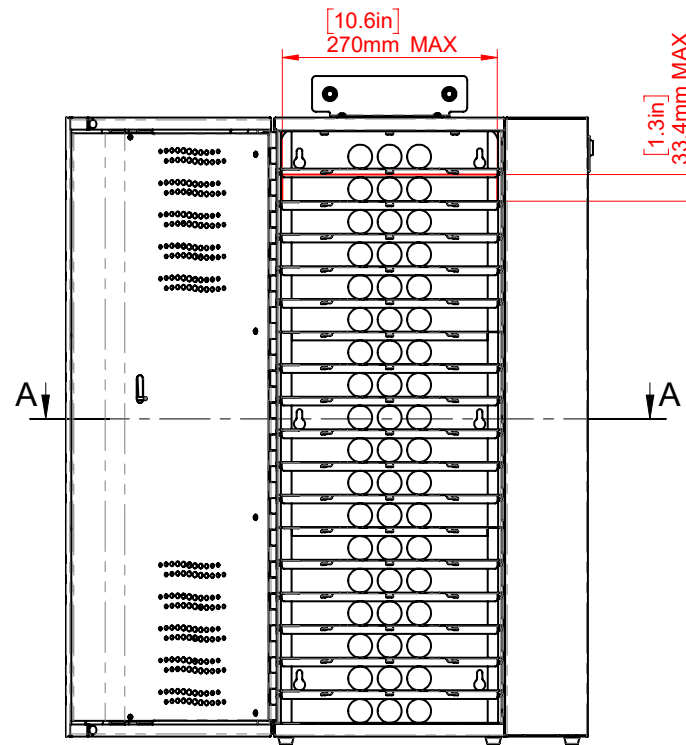

## How to Check Your Device's Compatibility:

- ① The Putnam 18-C Base Charging Station is designed specifically for 11-13" Chromebooks, and can also charge small laptops, tablets and iPads.
- ② Refer to the red measurements on the Station drawings to the right. **If your device is smaller than the measurements shown, your device is compatible.**

Product Name	Part Number	Total Devices per Station	Max Dimensions (mm): (length x width x thickness)
Putnam 18-C Base Charging Station	PCL10-10230	18	350 mm x 270 mm x 33.4 mm

[www.pclocs.com.au](http://www.pclocs.com.au)