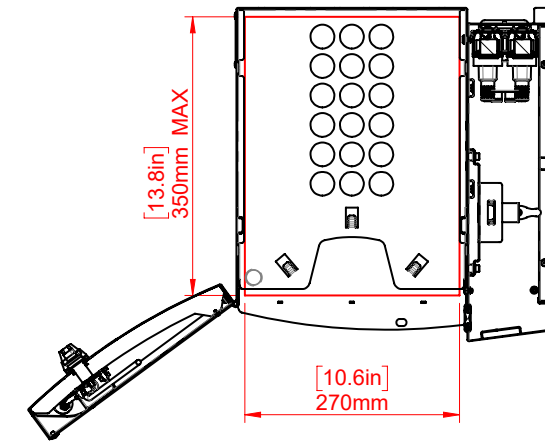

## How to Check Your Device's Compatibility:

- ① The Putnam 18-C Base Charging Station is designed specifically for 11-13" Chromebooks, and can also charge small laptops, tablets and iPads.
- ② Refer to the red measurements on the Station drawings to the right. **If your device is smaller than the measurements shown, your device is compatible.**

Product Name	Part Number	Total Devices per Station	Max Dimensions (mm): (length x width x thickness)
Putnam 18-C Base Charging Station	PCL10-10230	18	350 mm x 270 mm x 33.4 mm

[www.pclocs.com.au](http://www.pclocs.com.au)