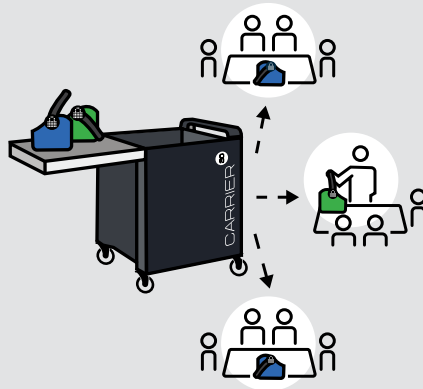

PC Locs makes life easier.

Top Loading Cart Design. Access from multiple sides at once allows for quicker distribution of devices, plus no more bending down to remove devices from a bottom shelf. Cabinet style carts can take 2-3 times longer to wire, and the removable panel in the bottom gives full access to power cords.

Organised Cables and Hidden Bricks. Minimise Cart clutter by keeping cables secure once and for all. Cables stay organised in the unique side channel, allowing you to plug in devices quickly after each use. Power bricks are stored in the bottom of the Cart, away from sight.

Baskets by PC Locs. These aren't your typical everyday baskets. Slotted device Baskets by PC Locs make device deployments faster, safer and more efficient.

External Charging Status Display. Our Carrier Carts make it super easy to know the charging status of your devices through the external ECO Safe Charge™ display.

Perfect for Shared Use. Not enough devices to go around? No problem. You can now easily share a small handful or a whole cartload of mobile devices between multiple areas without the fuss. When teamed up with our Baskets, our easy-to-manoeuvre Carts allow you to transport mobile devices quickly, safely and easily.