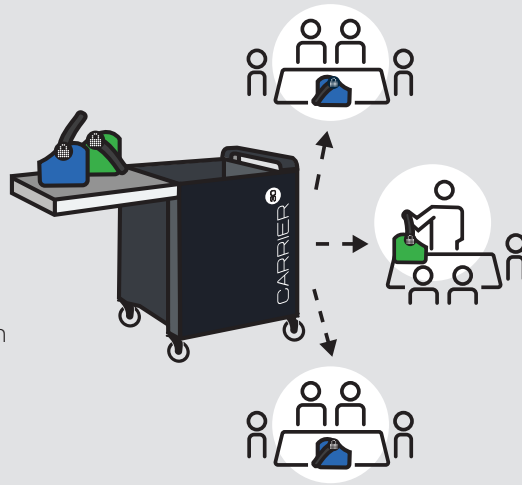

Organised Cables and Hidden Bricks. Minimise Cart clutter by keeping cables secure once and for all. Cables stay organised in the unique side channel, allowing you to plug in devices quickly after each use. Power bricks are stored in the bottom of the Cart, making sure they don't sprout legs and wander off.

Baskets by LocknCharge. These aren't your typical picnic baskets. Slotted device Baskets by LocknCharge make device deployments faster, safer and more efficient.

External Charging Status Display. Most of us don't have x-ray vision—but with our Carrier Carts, it's super easy to know the charging status of your devices through the external ECO Safe Charge™ display.

Smarter Workflow

Save Time, Save Money. Our goal is to save you valuable time, each and every day, thus putting money back towards your bottom line. Our Baskets enable hand-out and pack-up devices in less time, allowing you to forget about charging and focus on your goals.

Perfect for Shared Use. Not enough devices to go around? No problem. You can now easily share a small handful or a whole cartload of mobile devices between multiple areas without the fuss. When teamed up with our Baskets, our easy-to-maneuver Carts allow you to transport mobile devices quickly, safely and easily.