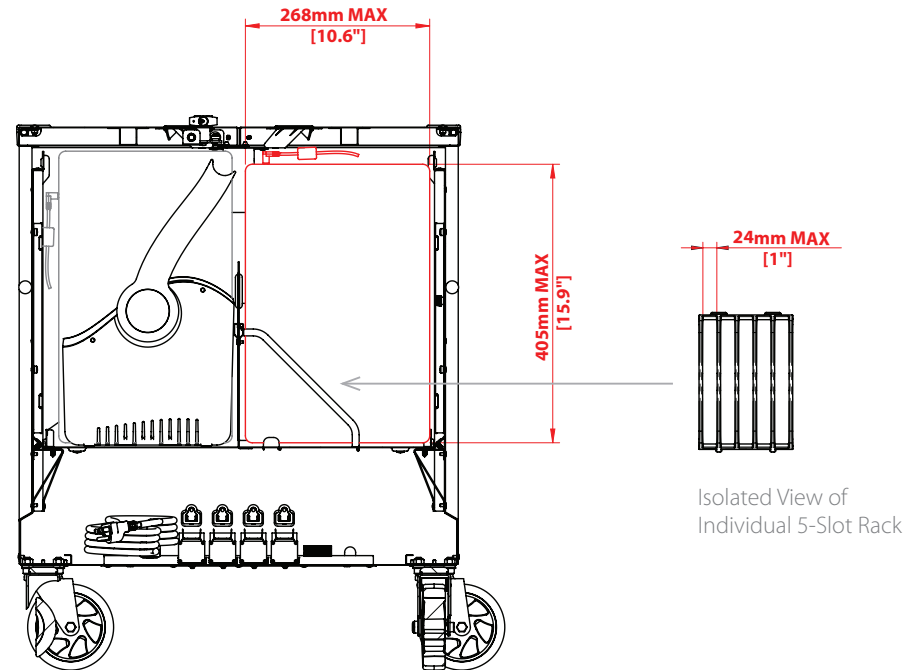

Joey 30 & 40 Cart™ Device Racks

Don't need the Baskets in your Joey Carts? Install the included device racks instead. This document specifies the maximum device dimensions that will fit in the Joey 30 and Joey 40 Cart racks.

How to Check Your Device's Compatibility:

- 1 The design of the Joey 30 Cart™, Joey 40 Cart™ and their device racks makes them compatible with almost all mobile devices, with or without cases.
- 2 Refer to the red measurements on the rack drawings to the right. **If your device is smaller than the measurements shown, your device is compatible.**

Cart Compatibility	Description	Total Devices per Cart	Max Dimensions (mm): (length x width x thickness)	Max Dimensions (inches): (length x width x thickness)
Joey 30 (10237) Joey 40 (10238)	5-Slot Device Racks	30 or 40	405mm x 268mm x 24mm	15.9" x 10.6" x 1"