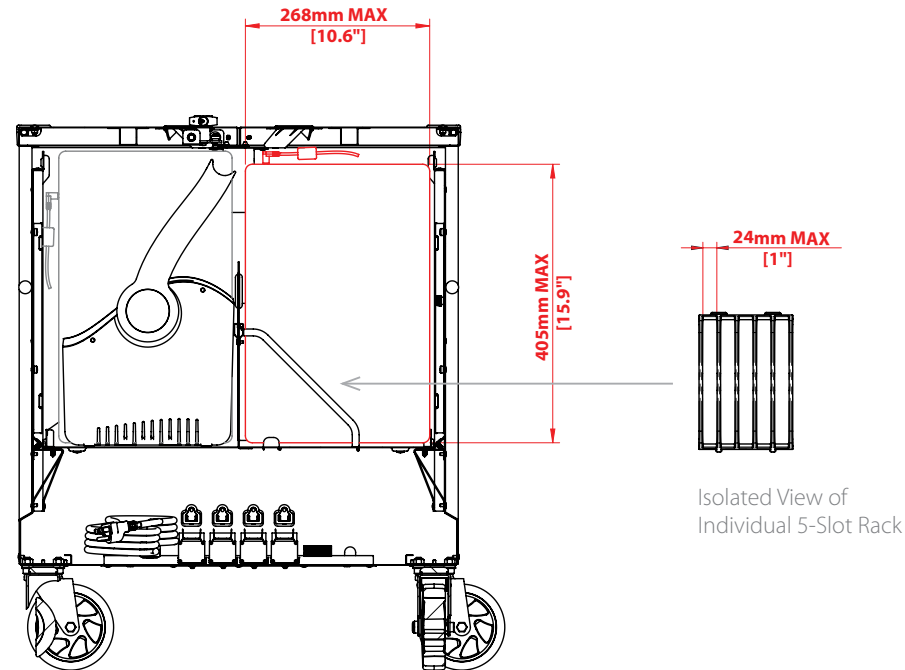

Joey 30 & 40 Cart™ Device Racks Compatibility Guide

How to Check Your Device's Compatibility:

1. 1 The design of the Joey 30 Cart™, Joey 40 Cart™ and their device racks makes them compatible with almost all mobile devices, with or without cases.
2. 2 Refer to the red measurements on the rack drawings to the right. **If your device is smaller than the measurements shown, your device is compatible.**

Cart Compatibility	Description	Total Devices per Cart	Max Dimensions (mm): (length x width x thickness)	Max Dimensions (inches): (length x width x thickness)
Joey 30 (10237) Joey 40 (10238)	5-Slot Device Racks	30 or 40	405mm x 268mm x 24mm	15.9" x 10.6" x 1"

www.lockncharge.com/en-gb

Phone: +44 (0) 208 441 4107 | europesupport@lockncharge.com