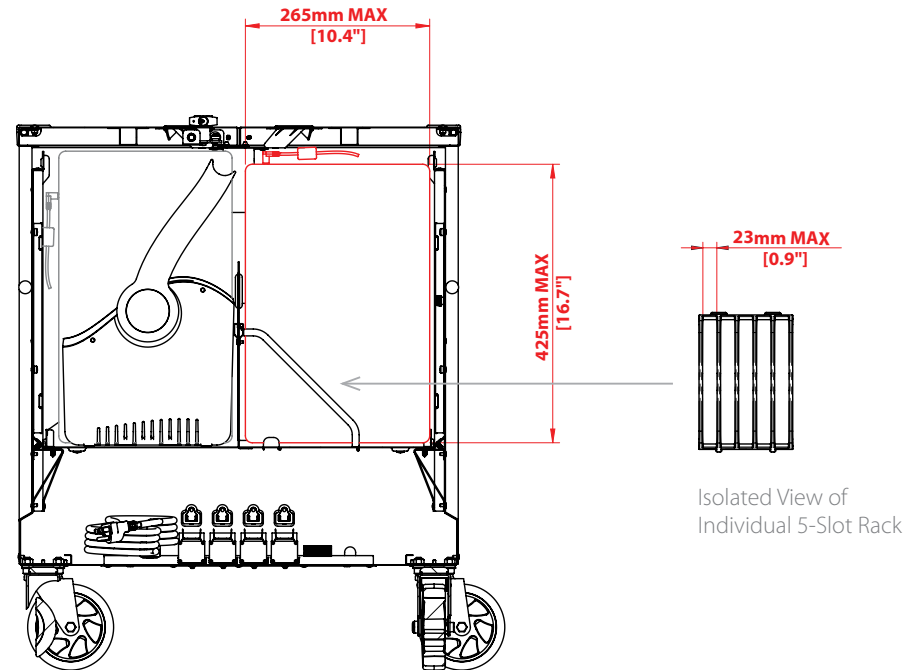

# Joey 30 & 40 Cart™ Device Racks

Don't need the Baskets in your Joey Carts? Install the included device racks instead. This document specifies the maximum device dimensions that will fit in the Joey 30 and Joey 40 Cart racks.

Cart Compatibility	Description	Total Devices per Cart	Max Dimensions (mm): (length x width x thickness)	Max Dimensions (inches): (length x width x thickness)
Joey 30 (10237) Joey 40 (10238)	5-Slot Device Racks	30 or 40	425mm x 265mm x 23mm	16.7" x 10.4" x 0.9"