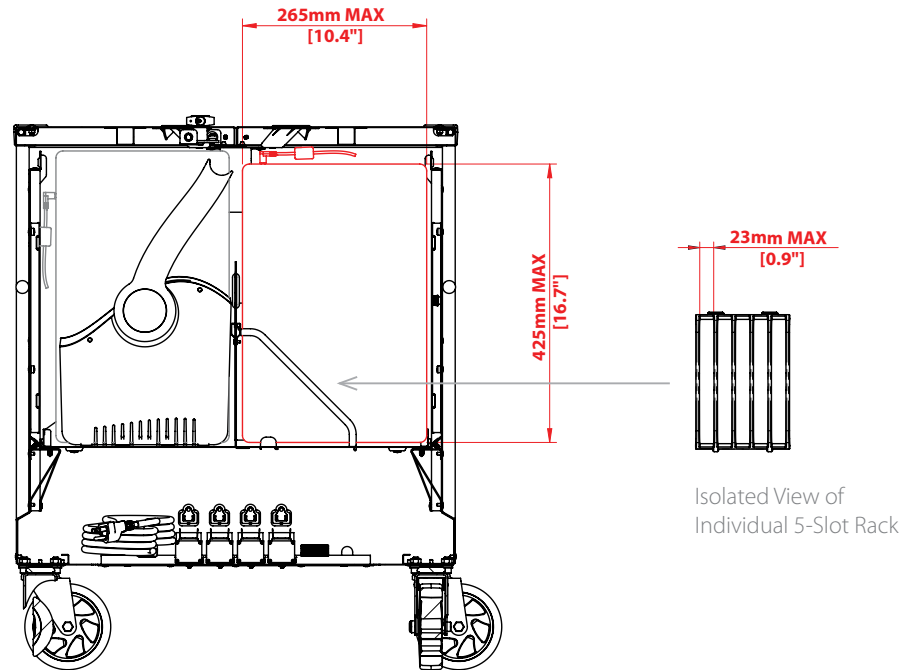

Joey 30 & 40 Cart™ Device Racks Compatibility Guide

How to Check Your Device's Compatibility:

1. 1 The design of the Joey 30 Cart™, Joey 40 Cart™ and their device racks makes them compatible with almost all mobile devices, with or without cases.
2. 2 Refer to the red measurements on the rack drawings to the right. **If your device is smaller than the measurements shown, your device is compatible.**

Cart Compatibility	Description	Total Devices per Cart	Max Dimensions (mm): (length x width x thickness)	Max Dimensions (inches): (length x width x thickness)
Joey 30 (LNC9-10559) Joey 40 (LNC9-10560)	5-Slot Device Racks	30 or 40	425mm x 265mm x 23mm	16.7" x 10.4" x 0.9"

www.lockncharge.com

Phone: (888) 943-6803 | info@lockncharge.com