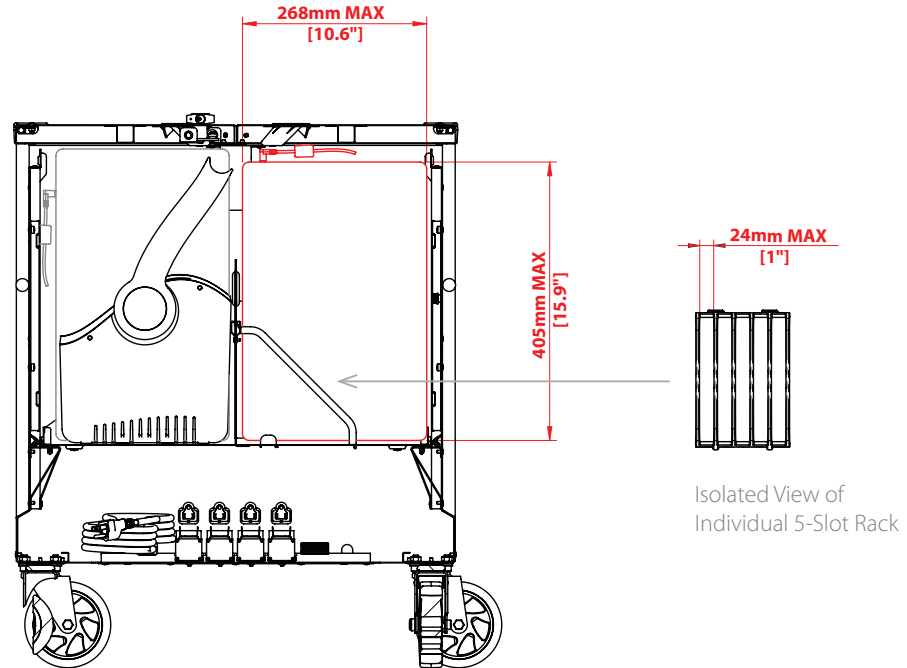

Joey 30 & 40 Cart™ Device Racks Compatibility Guide

How to Check Your Device's Compatibility:

1. 1 The design of the Joey 30 Cart™, Joey 40 Cart™ and their device racks makes them compatible with almost all mobile devices, with or without cases.
2. 2 Refer to the red measurements on the rack drawings to the right. **If your device is smaller than the measurements shown, your device is compatible.**

Cart Compatibility	Description	Total Devices per Cart	Max Dimensions (mm): (length x width x thickness)	Max Dimensions (inches): (length x width x thickness)
Joey 30 (10237) Joey 40 (10238)	5-Slot Device Racks	30 or 40	405mm x 268mm x 24mm	15.9" x 10.6" x 1"

www.lockncharge.com

Phone: (888) 943-6803 | info@lockncharge.com