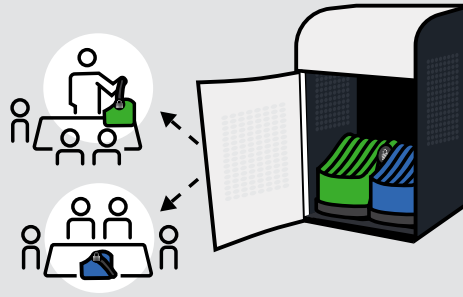

Smarter Workflow

Save Time, Save Cheddar. Our goal is to save you valuable time, each and every day, thus saving you some serious cheddar. Our Baskets enable you to hand-out and pack-up devices in less time, allowing you to forget about charging and focus on your goals.

Perfect for Shared Use. Not enough devices to go around? No problemo. Organizations can now easily share mobile devices between rooms without the fuss. Simply grab a Basket or two of devices and transport them safely and easily to just about anywhere you want to go.

Additional Key Benefits

Robust Warranty.

Should any issues arise, our products are backed by a robust warranty and supported by a dedicated customer support team.²

World-Class Customer Support.

Our helpful and friendly Customer Support team will promptly assist with any product issues or questions.

Compatible & Efficient.² Includes two or three large Baskets to hold devices up to 13" as well as a stainless steel device rack for storing devices up to 17" with or without cases.

Future Proof. Think inside the box, and you won't be stuck with a bunch of outdated charging stations. Removable racks and Baskets allow this station to adapt to future needs as devices change or new technology is added.

Distribute devices up stairs or over rough terrain. Baskets by LocknCharge allow you to share and safely distribute devices between multiple locations within your facility. The Baskets are interchangeable with LocknCharge Carts that use the same Large Basket ecosystem.

Small Footprint. Easily place the charging station on a counter or mount it to the wall. Either way, the Carrier Charging Station takes up minimal space.

Secure. Protect your device investment without worry. Lock away devices in the storage area with a padlock.

Tough as Nails. Carrier Charging Stations are made with high-quality, welded steel and are backed by a robust warranty.

Lock Included. This charging station comes with a high-quality, stainless steel padlock and keys.

www.lockncharge.com

Phone: (888) 943-6803

info@lockncharge.com

lockncharge®