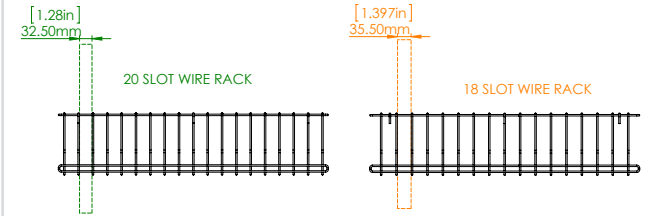

Device Rack	Cart Compatibility	Rack MFR Code & Description	Max Device Dimensions with Power Cable
Carrier 20 Device Rack	10129	10150: 10 slot device rack pair / 20 devices per cart	475mm x 274mm x 33mm • 18.7" x 10.8" x 1.3"
Carrier 30 Device Racks	10006, 10008, 10135	10106: 15 slot device rack pair / 30 devices per cart	442mm x 275mm x 33.5mm • 17.39" x 10.83" x 1.31"
	10006, 10008, 10135	10107: 13 slot device rack pair / 26 devices per cart	442mm x 275mm x 40mm • 17.39" x 10.83" x 1.57"
Carrier 40 Device Racks	10141	10108: 20 slot device rack pair / 40 devices per cart	454mm x 275mm x 32.5mm • 17.86" x 10.83" x 1.28"
	10141	10109: 18 slot device rack pair / 36 devices per cart	454mm x 275mm x 35.5mm • 17.86" x 10.83" x 1.397"

www.lockncharge.com

Phone: (888) 943-6803 | info@lockncharge.com