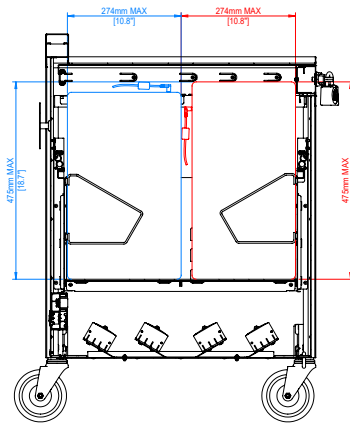

1. 2 Check device dimensions:

- Use the **blue** measurements on the Cart drawings to the right if the power inlet is on the **side** of your device.
- Use the **red** measurements on the Cart drawings to the right if the power inlet is on the **rear** of your device.

1. 3 If your device is smaller than the measurements shown, your device is compatible.

Carrier 20