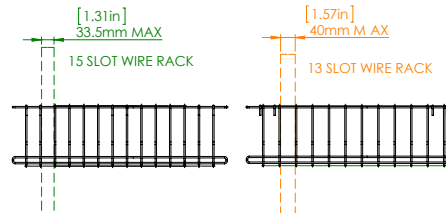

Wire Rack Device Compatibility Guide

How to Check Your Device's Compatibility:

1. 1 Check where the power inlet is located on your device. Is it on the **side** or **rear**?

1. 2 Check device dimensions:

- Use the **blue** measurements on the Cart drawings to the right if the power inlet is on the **side** of your device.
- Use the **red** measurements on the Cart drawings to the right if the power inlet is on the **rear** of your device.

1. 3 If your device is smaller than the measurements shown, your device is compatible.

Carrier 20

Carrier 30

Device Rack	Cart Compatibility	Rack MFR Code & Description	Max Device Dimensions with Power Cable
Carrier 20 Device Rack	10129	10150: 10 slot device rack pair / 20 devices per cart	475mm x 274mm x 33mm • 18.7" x 10.8" x 1.3"
Carrier 30 Device Racks	10006, 10008, 10135	10106: 15 slot device rack pair / 30 devices per cart	442mm x 275mm x 33.5mm • 17.39" x 10.83" x 1.31"
	10006, 10008, 10135	10107: 13 slot device rack pair / 26 devices per cart	442mm x 275mm x 40mm • 17.39" x 10.83" x 1.57"
Carrier 40 Device Racks	10141	10108: 20 slot device rack pair / 40 devices per cart	454mm x 275mm x 32.5mm • 17.86" x 10.83" x 1.28"
	10141	10109: 18 slot device rack pair / 36 devices per cart	454mm x 275mm x 35.5mm • 17.86" x 10.83" x 1.397"

www.lockncharge.com

Phone: (888) 943-6803 | info@lockncharge.com