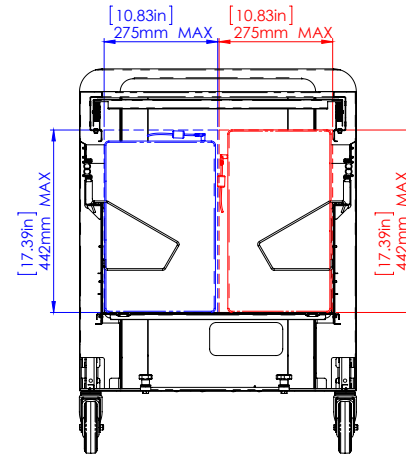

Wire Rack Device Compatibility Guide

How to Check Your Device's Compatibility:

1. 1 Check where the power inlet is located on your device. Is it on the **side** or **rear**?

1. 2 Check device dimensions:

- Use the **blue** measurements on the Cart drawings to the right if the power inlet is on the **side** of your device.
- Use the **red** measurements on the Cart drawings to the right if the power inlet is on the **rear** of your device.

1. 3 If your device is smaller than the measurements shown, your device is compatible.

Carrier 20

Carrier 30

Device Rack	Cart Compatibility	Rack MFR Code & Description	Max Device Dimensions with Power Cable
Carrier 20 Device Rack	10129	10150: 10 slot device rack pair / 20 devices per cart	475mm x 274mm x 33mm • 18.7" x 10.8" x 1.3"
Carrier 30 Device Racks	10006, 10008, 10135	10106: 15 slot device rack pair / 30 devices per cart	442mm x 275mm x 33.5mm • 17.39" x 10.83" x 1.31"
	10006, 10008, 10135	10107: 13 slot device rack pair / 26 devices per cart	442mm x 275mm x 40mm • 17.39" x 10.83" x 1.57"
Carrier 40 Device Racks	10141	10108: 20 slot device rack pair / 40 devices per cart	454mm x 275mm x 32.5mm • 17.86" x 10.83" x 1.28"
	10141	10109: 18 slot device rack pair / 36 devices per cart	454mm x 275mm x 35.5mm • 17.86" x 10.83" x 1.397"

www.lockncharge.com

Phone: (888) 943-6803 | info@lockncharge.com