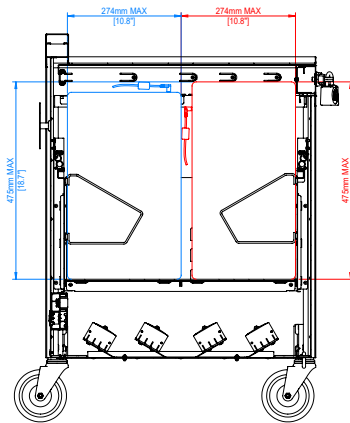

1. 2 Check device dimensions:

- Use the **blue** measurements on the Cart drawings to the right if the power inlet is on the **side** of your device.
- Use the **red** measurements on the Cart drawings to the right if the power inlet is on the **rear** of your device.

1. 3 If your device is smaller than the measurements shown, your device is compatible.

Carrier 20