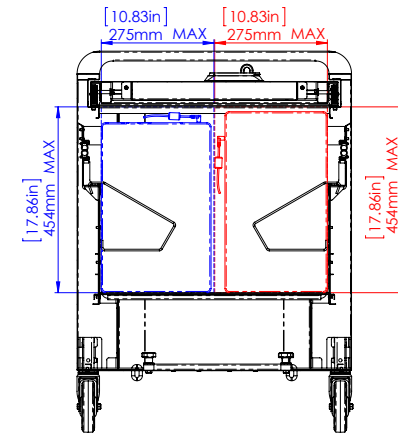

Carrier 40

Device Rack	Cart Compatibility	Rack MFR Code & Description	Max Device Dimensions with Power Cable
Carrier 20 Device Rack	10129	10150: 10 slot device rack pair / 20 devices per cart	475mm x 274mm x 33mm • 18.7" x 10.8" x 1.3"
Carrier 30 Device Racks	10006, 10008, 10135	10106: 15 slot device rack pair / 30 devices per cart	442mm x 275mm x 33.5mm • 17.39" x 10.83" x 1.31"
	10006, 10008, 10135	10107: 13 slot device rack pair / 26 devices per cart	442mm x 275mm x 40mm • 17.39" x 10.83" x 1.57"
Carrier 40 Device Racks	10141	10108: 20 slot device rack pair / 40 devices per cart	454mm x 275mm x 32.5mm • 17.86" x 10.83" x 1.28"
	10141	10109: 18 slot device rack pair / 36 devices per cart	454mm x 275mm x 35.5mm • 17.86" x 10.83" x 1.397"

www.lockncharge.com

Phone: (888) 943-6803 | info@lockncharge.com