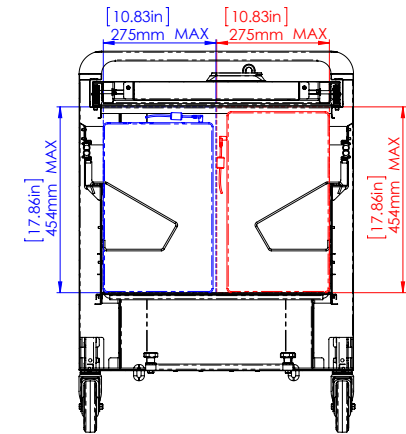

Carrier 40

Device Rack	Cart Compatibility	Rack MFR Code & Description	Max Device Dimensions with Power Cable
Carrier 20 Device Rack	10129	10150: 10 slot device rack pair / 20 devices per cart	475mm x 274mm x 33mm • 18.7" x 10.8" x 1.3"
Carrier 30 Device Racks	10006, 10008, 10135	10106: 15 slot device rack pair / 30 devices per cart	442mm x 275mm x 33.5mm • 17.39" x 10.83" x 1.31"
	10006, 10008, 10135	10107: 13 slot device rack pair / 26 devices per cart	442mm x 275mm x 40mm • 17.39" x 10.83" x 1.57"
Carrier 40 Device Racks	10141	10108: 20 slot device rack pair / 40 devices per cart	454mm x 275mm x 32.5mm • 17.86" x 10.83" x 1.28"
	10141	10109: 18 slot device rack pair / 36 devices per cart	454mm x 275mm x 35.5mm • 17.86" x 10.83" x 1.397"

www.lockncharge.com

Phone: (888) 943-6803 | info@lockncharge.com