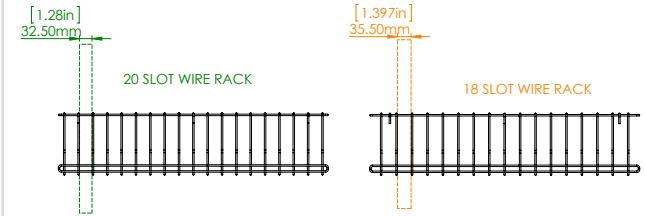

Device Rack	Cart Compatibility	Rack MFR Code & Description	Max Device Dimensions with Power Cable
Carrier 20 Device Rack	10129	10150: 10 slot device rack pair / 20 devices per cart	475mm x 274mm x 33mm • 18.7" x 10.8" x 1.3"
Carrier 30 Device Racks	10006, 10008, 10135	10106: 15 slot device rack pair / 30 devices per cart	442mm x 275mm x 33.5mm • 17.39" x 10.83" x 1.31"
	10006, 10008, 10135	10107: 13 slot device rack pair / 26 devices per cart	442mm x 275mm x 40mm • 17.39" x 10.83" x 1.57"
Carrier 40 Device Racks	10141	10108: 20 slot device rack pair / 40 devices per cart	454mm x 275mm x 32.5mm • 17.86" x 10.83" x 1.28"
	10141	10109: 18 slot device rack pair / 36 devices per cart	454mm x 275mm x 35.5mm • 17.86" x 10.83" x 1.397"

www.lockncharge.com

Phone: (888) 943-6803 | info@lockncharge.com