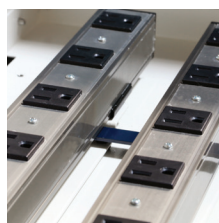

### High Device Capacity, Smaller Footprint.

For areas that are tight on space but need to charge, store and secure a greater amount of devices, the Revolution 32 Charging Cabinet is just the ticket. This tall, slim station takes up half the footprint of a traditional Charging Cart.

**Under the Hood.** Bricks and cables are hidden in two spacious compartments keeping them secure yet easy to access. Charging cables hang down in front of devices, allowing users to plug them in quickly and easily after each use. Because cords drop down from individual holes, they will never become tangled.

**Flexi Power System.** Designed to accommodate a variety of devices on the market, these power strips slide on a track to make space for just about any type of device cords or power bricks.