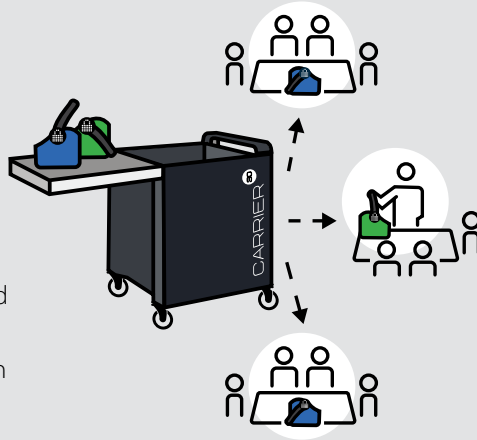

Smarter Workflow

Save Time, Save Cheddar. Our goal is to save you valuable time, each and every day, thus saving you some serious cheddar. Our Baskets enable hand-out and pack-up of devices in less time, allowing you to forget about charging and focus on your goals.

Perfect for Shared Use. Not enough devices to go around? No problemo. You can now easily share a small handful or a whole dang cartload of mobile devices between multiple areas without the fuss. When teamed up with our baskets, our lightweight, easy-to-maneuver Carts allow you to transport mobile devices quickly, safely and easily.

Additional Key Benefits

Robust Warranty.

Should any issues arise, our products are backed by a robust warranty and supported by a dedicated customer support team.*

World-Class Customer Support.

Our helpful and friendly Customer Support team will promptly assist with any product issues or questions that may arise.

Compatible & Efficient.¹ Larger devices never have to feel left out. Carrier Carts can accommodate and charge 20, 30 or 40 of almost any device, with or without cases.

Top Sliding Lid Doubles as Work Surface. The secure lid can be used as a work surface in space-strapped rooms.

Secure. Protect your device investment without worry. Lock away devices in the storage area with a padlock. An optional anchor kit locks the whole Cart to the floor.

No Keys to Worry About. Our Carrier Cart comes with a high-quality, combination padlock.

Safe Power Management. Never blow a fuse again. ECO Safe Charge™ handles power requirements of almost any device by staging the availability of power. Plus, it ensures that devices are not overcharged, increasing their longevity.

Future-Proof. Think inside the box, and you won't be stuck with a bunch of outdated Carts. Removable racks and Baskets allow this Cart to adapt to future needs as devices change or new technology is added.

External power outlet. With an external power outlet you can easily charge devices like a projector or other peripherals.

www.lockncharge.com

Phone: (888) 943-6803

info@lockncharge.com

lockncharge®