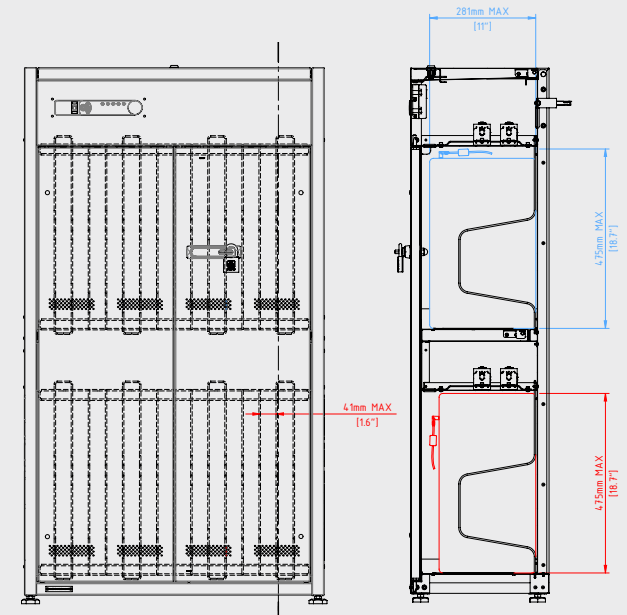

Revolution 32 Wire Device Racks

Designed to fit devices up to 17" including laptops, Chromebooks, Macbooks, iPads and tablets.

Revolution 32 Device Racks

Check Your Device's Compatibility:

- 1 Check where the power inlet is located on your device. Is it on the **side** or **rear**?

- 2 Check device dimensions:

- Use the **blue** measurements on the Cart drawings to the right if the power inlet is on the **side** of your device.
- Use the **red** measurements on the Cart drawings to the right if the power inlet is on the **rear** of your device.

- 3 If your device is smaller than the measurements shown, your device is compatible.

| Cabinet Compatibility | Description | Total Devices Per Cabinet | Max Device Dimensions with Power Cable |
|-----------------------|--------------------------|---------------------------|--|
| 10203 | 16 slot device rack pair | 32 | 475 mm (H) x 40 mm (W) x 280 mm (D) 18.7" (H) x 1.6" (W) x 11" (D) |