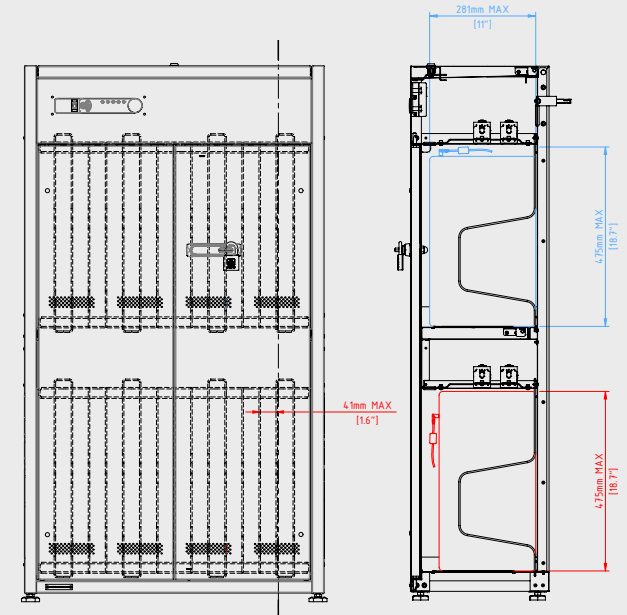

Revolution 32 Wire Device Racks

Designed to fit devices up to 17" including laptops, Chromebooks, Macbooks, iPads and tablets.

Revolution 32 Device Racks

Check Your Device's Compatibility:

- 1 Check where the power inlet is located on your device. Is it on the **side** or **rear**?

- 2 Check device dimensions:

- Use the **blue** measurements on the Cart drawings to the right if the power inlet is on the **side** of your device.
- Use the **red** measurements on the Cart drawings to the right if the power inlet is on the **rear** of your device.

- 3 If your device is smaller than the measurements shown, your device is compatible.

Cabinet Compatibility	Description	Total Devices Per Cabinet	Max Device Dimensions with Power Cable
10203	16 slot device rack pair	32	475 mm (H) x 40 mm (W) x 280 mm (D) 18.7" (H) x 1.6" (W) x 11" (D)