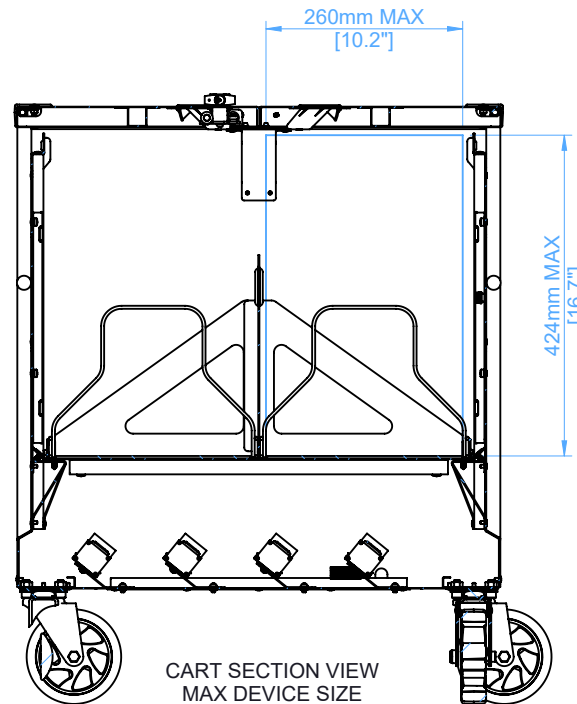

iJ 36 Cart™ Device Racks Compatibility Guide

How to Check Your Device's Compatibility:

1. 1 The design of the iJ 36 Cart's device racks make them compatible with almost all mobile devices, with or without cases.
2. 2 Refer to the blue measurements on the rack drawings to the right. **If your device is smaller than the measurements shown, your device is compatible.**

Isolated Top View of 18-Slot Rack

Cart Compatibility	Description	Total Devices per Cart	Max Device Dimensions (mm): (length x width x thickness)	Max Device Dimensions (inches): (length x width x thickness)
iJ 36 Cart	18-Slot Device Racks	36	260 mm x 424 mm x 27 mm	10.2" x 16.7" x 1.1"

www.lockncharge.com

Phone: (888) 943-6803 | info@lockncharge.com

lockncharge®