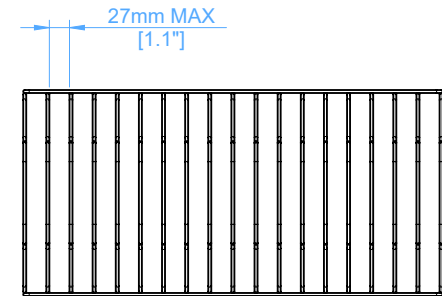

iJ 36 Cart™ Device Racks Compatibility Guide

How to Check Your Device's Compatibility:

1. 1 The design of the iJ 36 Cart's device racks make them compatible with almost all mobile devices, with or without cases.
2. 2 Refer to the blue measurements on the rack drawings to the right. **If your device is smaller than the measurements shown, your device is compatible.**

Isolated Top View of 18-Slot Rack

Cart Compatibility	Description	Total Devices per Cart	Max Device Dimensions (mm): (length x width x thickness)	Max Device Dimensions (inches): (length x width x thickness)
iJ 36 Cart	18-Slot Device Racks	36	260 mm x 424 mm x 27 mm	10.2" x 16.7" x 1.1"

www.lockncharge.com

Phone: (888) 943-6803 | info@lockncharge.com

lockncharge®