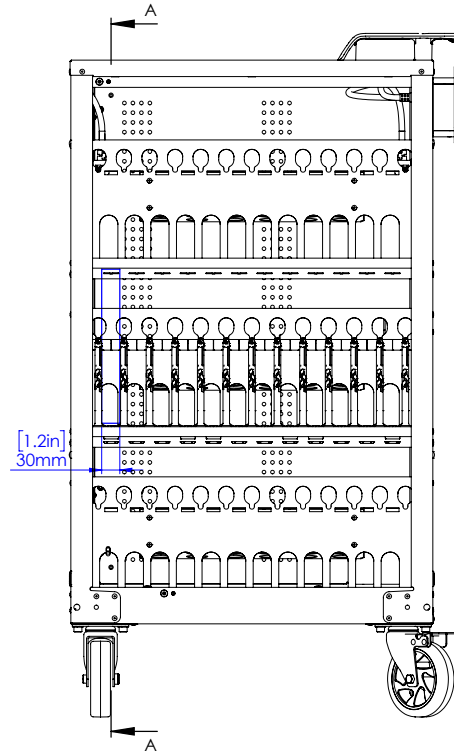

EPIC™ 24 & 36 Carts Divider Racks Compatibility Guide

See if your device fits inside the EPIC 24 or EPIC 36 Cart with dividers. EPIC 24 & 36 Carts come with divider racks installed.

How to Check Your Device's Compatibility:

- 1 The design of the EPIC™ Cart and dividers makes it compatible with most mobile devices, with or without cases.*
- 2 Refer to the blue measurements on the rack drawings to the right. **If your device is smaller than the measurements shown, your device is compatible.**

**We do not recommend EPIC Carts for MacBook devices.*

Cart Compatibility	Description	Total Devices per Cart	Max Dimensions (mm): (length x width x thickness)	Max Dimensions (inches): (length x width x thickness)
EPIC 24 (LNC14-10410) EPIC 36 (LNC14-10411)	Device Dividers	24 36	388 mm (L) x 249 mm (W) x 30 mm (H)	15.3" (L) x 1.18" (W) x 0.98" (H)