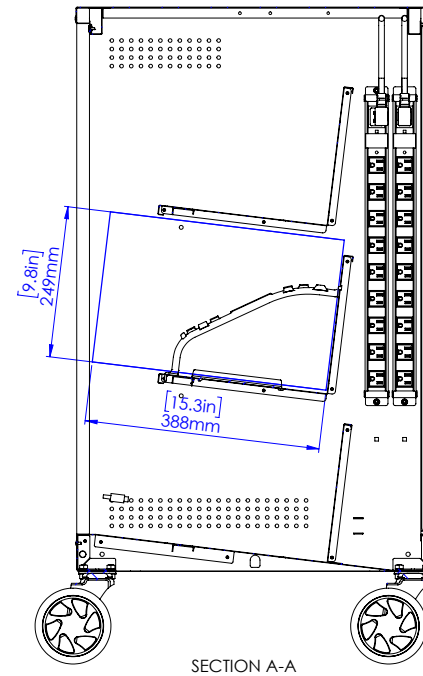

EPIC™ 24 & 36 Carts Divider Racks Compatibility Guide

See if your device fits inside the EPIC 24 or EPIC 36 Cart with dividers. EPIC 24 & 36 Carts come with divider racks installed.

How to Check Your Device's Compatibility:

- 1 The design of the EPIC™ Cart and dividers makes it compatible with most mobile devices, with or without cases.*
- 2 Refer to the blue measurements on the rack drawings to the right. **If your device is smaller than the measurements shown, your device is compatible.**

**We do not recommend EPIC Carts for MacBook devices.*

Cart Compatibility	Description	Total Devices per Cart	Max Dimensions (mm): (length x width x thickness)	Max Dimensions (inches): (length x width x thickness)
EPIC 24 (LNC14-10410) EPIC 36 (LNC14-10411)	Device Dividers	24 36	388 mm (L) x 249 mm (W) x 30 mm (H)	15.3" (L) x 1.18" (W) x 0.98" (H)